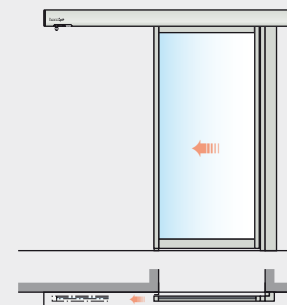

Besam Automatic Door System Slim

Slim

Slim is the basic version of the automatic door system Besam Slim which also comprises; Slim Telescopic, Slim Break-out and Slim Reverse Break-out. Besam Slim gives a decorative and functional entrance framed all round with slimline aluminium profiles. Besam Slim consists of doors, operator and safety units. Most models can be supplied with or without side screens and overlights. The system can be supplied for beam or wall mounting and is available as bi-parting and single sliding. All models are tailored to different

Slim Reverse Break-out enables the doors to be swung inwards in an emergency situation by applying pressure. This allows exit through the entire door space.

Safety features

Besam Slim together with a Besam presence detection system will further improve the safety. People or objects in the doorway are detected and the door is then prevented from closing until it is safe to do so.

Bi-parting with side screens and overlight, beam mounted

- FW = Frame width
- FH = Frame height
- OH = Overlight height
- CL = Cover length
- COW = Clear opening width
- COH = Clear opening height
- DW = Door leaf width
- DH = Door leaf height
- SW = Side screen width
- X = Safety distance

Bi-parting without side screens

Single sliding with side screen and overlight (left opening shown)

Single sliding without side screen (left opening shown)

Technical Data Besam Slim

Standardized Sizes Slim (other sizes on request)