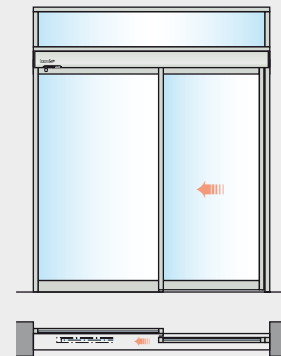

Single sliding with side screen and overlight (left opening shown)