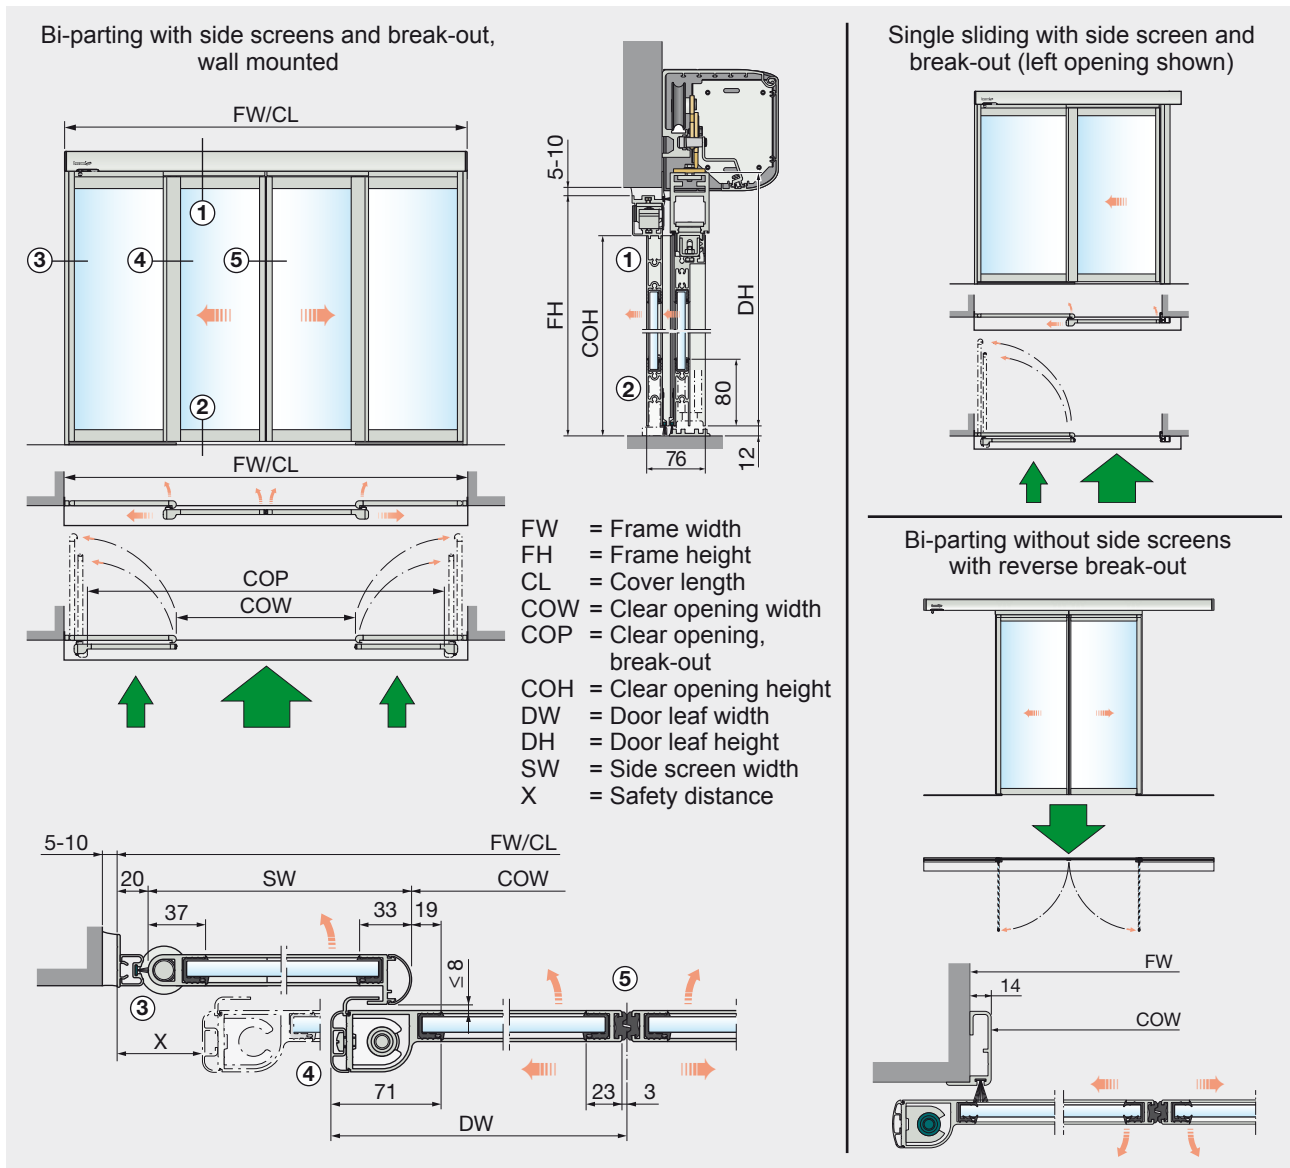

Technical Data Besam Slim Break-out Besam Slim Reverse Break-out

Standardized Sizes Slim Break-out (other sizes on request)

Single sliding with side screen,
wall mounted

FW	FH	CL	COW	COH
2100	2200	2216	976	2150
2300	2200	2416	1076	2150
2500	2200	2616	1176	2150

Bi-parting with side screens,
wall mounted

FW	FH	CL	COW	COH
2500	2200	2500	1116	2150
2700	2200	2700	1216	2150
2900	2200	2900	1316	2150
3100	2200	3100	1416	2150

Standardized Sizes Slim Reverse Break-out (other sizes on request)

Single sliding

FW	FH	CL	COW	COH
1000	2200	2240	972	2200
1100	2200	2440	1072	2200
1200	2200	2640	1172	2200

Bi-parting

FW	FH	CL	COW	COH
1400	2200	3040	1372	2200
1600	2200	3440	1572	2200
1800	2200	3840	1772	2200
2000	2200	4240	1972	2200

General Accessories and Options

- Door system:
  - anodized aluminium, colour on request
  - painted in colour according to RAL card
- Overlight (beam mounted only)
- Side screens
- Mechanical floor lock
- Glass type:
  - laminated
  - tempered
- Glass finish:
  - green
  - bronze
  - opaque

Besam Export AB, Box 669, SE-261 25 Landskrona, Sweden

Tel: +46 418 514 00 Fax: +46 418 513 55

export@besam.se • www.besam.com