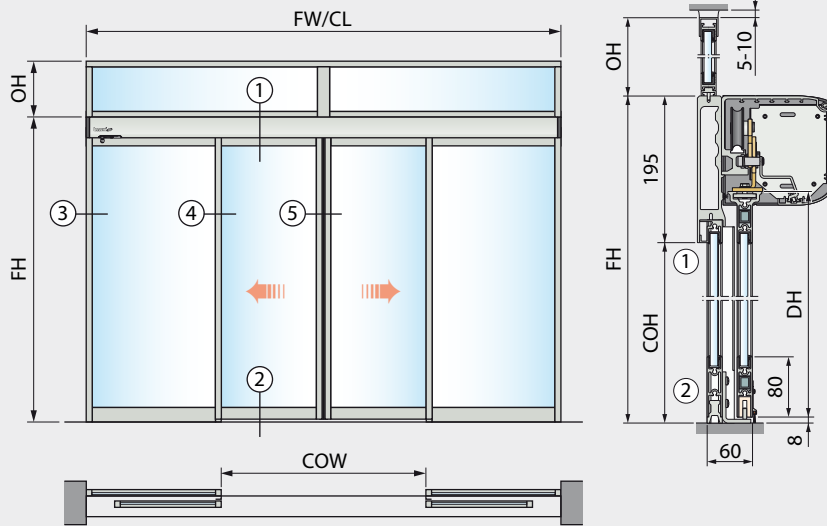

Besam Automatic Door System Slim

Slim

Slim is the basic version of the automatic door system Besam Slim which also comprises; Slim Telescopic, Slim Break-out and Slim Reverse Break-out. Besam Slim gives a decorative and functional entrance framed all round with slimline aluminium profiles. Besam Slim consists of doors, operator and safety units. Most models can be supplied with or without side screens and overlights. The system can be supplied for beam or wall mounting and is available as bi-parting and single sliding. All models are tailored to different

Slim Break-out

Slim Break-out enables the doors and side screens to be swung outwards in an emergency situation by applying pressure. This allows exit

through the entire door and side screen space.

Slim Reverse Break-out

Slim Reverse Break-out enables the doors to be swung inwards in an emergency situation by applying pressure. This allows exit through the entire door space.

Safety features

Besam Slim together with a Besam presence detection system will further improve the safety. People or objects in the doorway are detected and the door is then prevented from closing until it is safe to do so.

Bi-parting with side screens and overlight, beam mounted

- FW = Frame width
- FH = Frame height
- OH = Overlight height
- CL = Cover length
- COW = Clear opening width
- COH = Clear opening height
- DW = Door leaf width
- DH = Door leaf height
- SW = Side screen width
- X = Safety distance