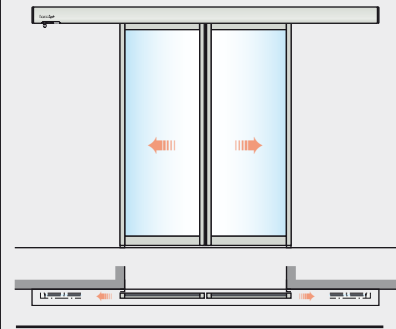

Bi-parting without side screens