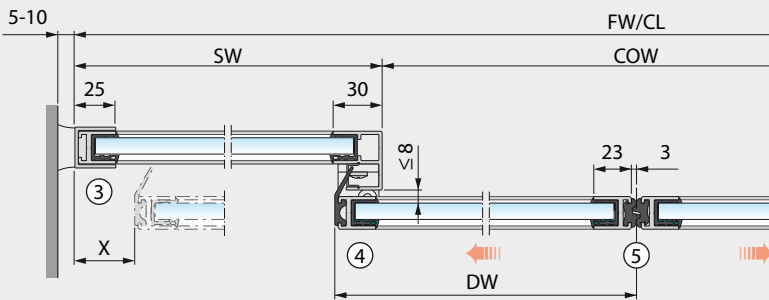

Slim Reverse Break-out enables the doors to be swung inwards in an emergency situation by applying pressure. This allows exit through the entire door space.

Safety features

Besam Slim together with a Besam presence detection system will further improve the safety. People or objects in the doorway are detected and the door is then prevented from closing until it is safe to do so.

Bi-parting with side screens and overlight, beam mounted

- FW = Frame width
- FH = Frame height
- OH = Overlight height
- CL = Cover length
- COW = Clear opening width
- COH = Clear opening height
- DW = Door leaf width
- DH = Door leaf height
- SW = Side screen width
- X = Safety distance

Bi-parting without side screens

Single sliding with side screen and overlight (left opening shown)

Single sliding without side screen (left opening shown)

Technical Data Besam Slim

Standardized Sizes Slim (other sizes on request)